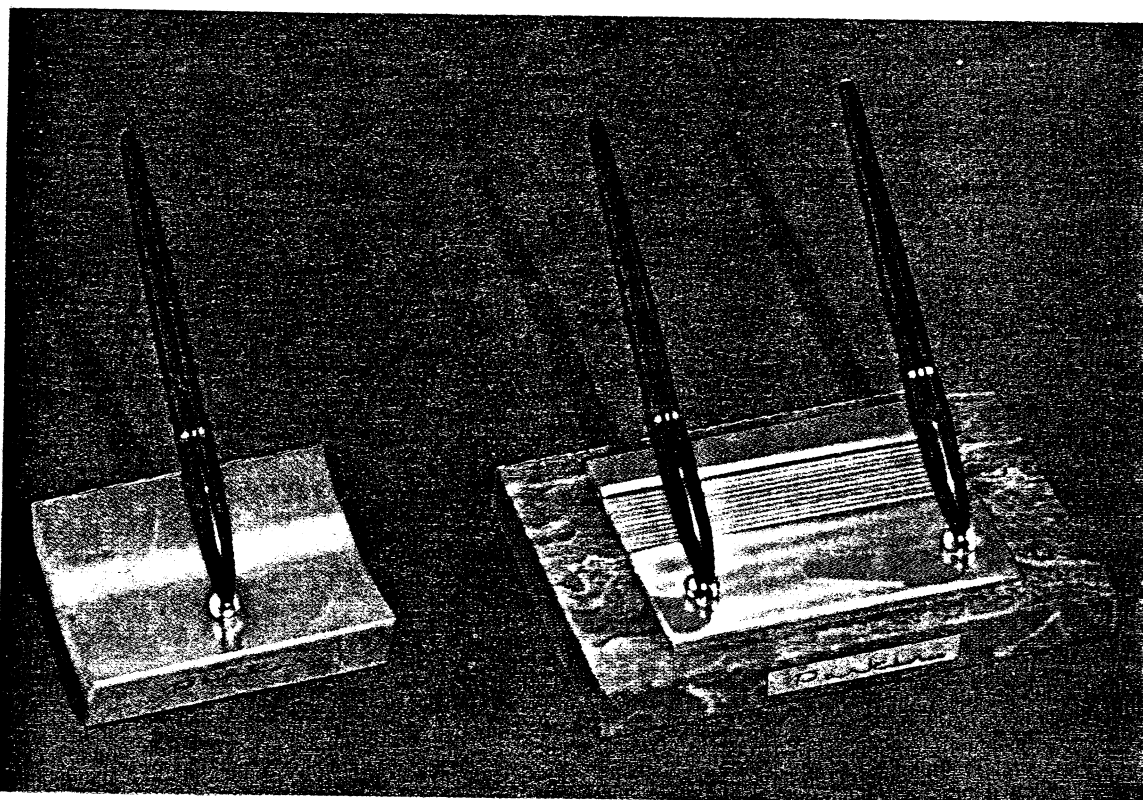

Parker "51" MAGNETIX Desk Sets

MODEL NO. 90-130

Curved gold-colored satin-finish base.
Black "51" pen and holder, 4¼ x 4½" . . . . . $22.50.
No. 90-131: same base with maroon pen and holder.

MODEL NO. 90-220

Brown onyx, gold-colored plate. Two black "51"
pens and holders, 5 x 8" . . . . . $40.00.
No. 90-221: same base with maroon pens and holders.